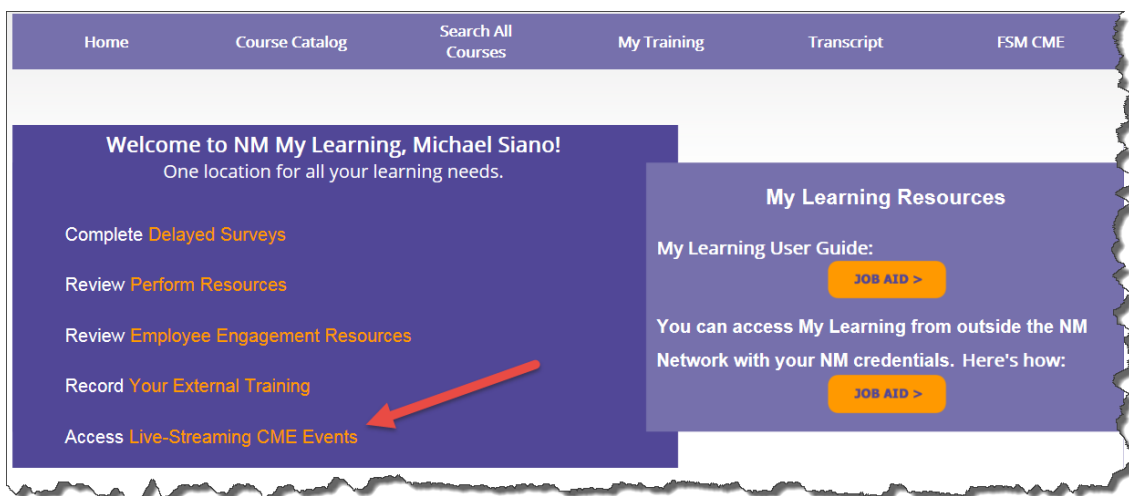

My Learning – Job Aid Accessing Grand Rounds Live-Feed Events

1. Log into My Learning:
 - a. If on NM Network – Go to NMI > Applications > Education & References > My Learning
 - b. If off NM Network – Click [here](#) for a guide on accessing Outside the NM Network.
2. Click **Access Live-Streaming CME Events**

3. Begin the Live-Streaming CME Event
 - a. Locate which event you want to attend
 - b. Select **Click here to start this course** and follow the on-screen instructions

Feinberg School of Medicine's Live-Streaming CME Events

What is here? Northwestern’s Feinberg School of Medicine hosts several recurring series of continuing medical education. These events are steamed live and can be access via the courses below.

How do I claim my CME Credit? If you watch a presentation live, you are eligible to receive CME Credit. Within 2 hours of viewing a live activity, text a unique activity code to record your attendance and receive credit.